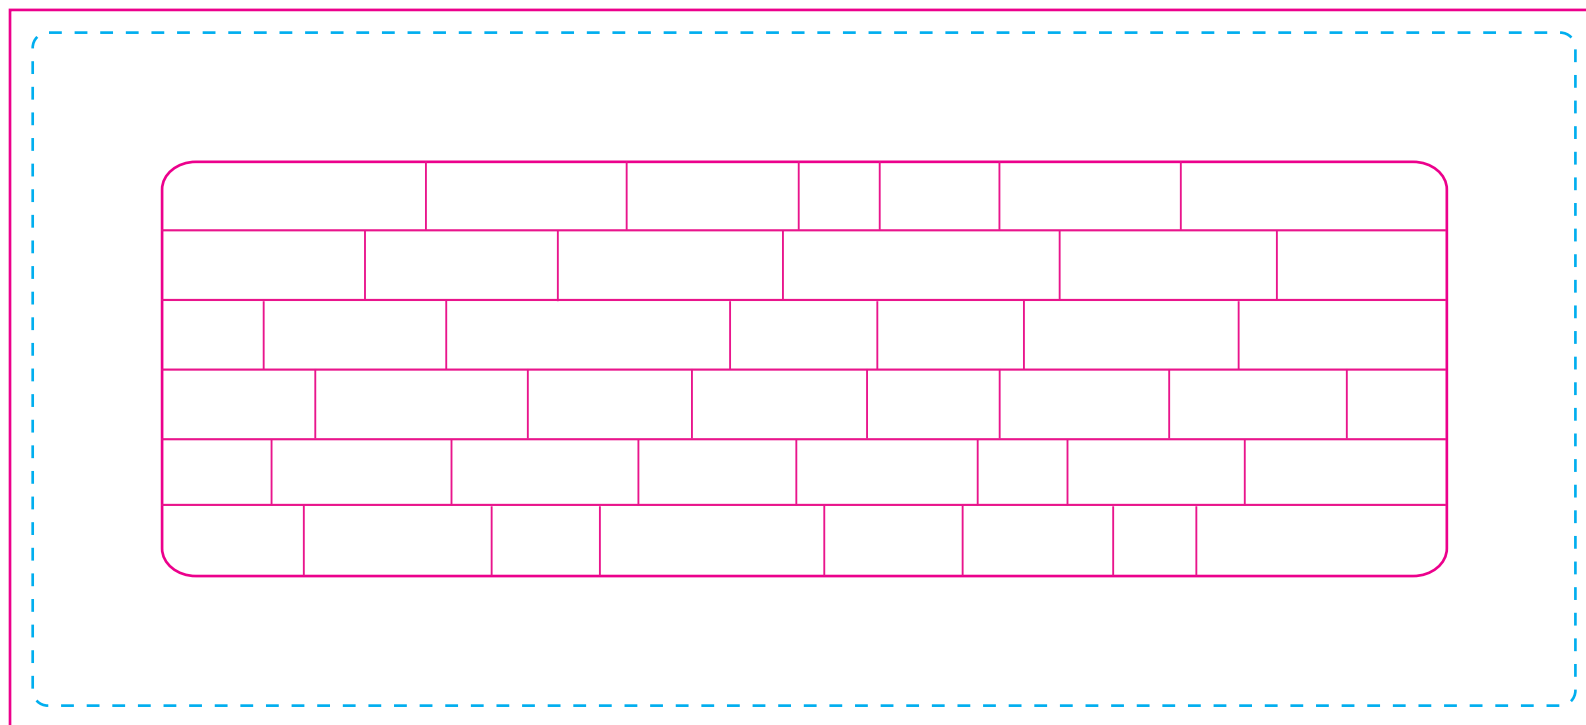

Printing Brisbane Magnet Templates - Poetry

Supply final artwork as a PDF

1. CMYK
2. Any images at 300dpi
3. Set trimlines to overprint
4. Convert fonts to outlines

IMPORTANT:

Contact us on the details below if you are not totally confident with setting up files for print.

POE6 - 95 x 210mm

p: 07 3208 5649
www.printingbrisbane.com.au
sales@printingbrisbane.com.au
PO Box 597 Springwood Q 4127